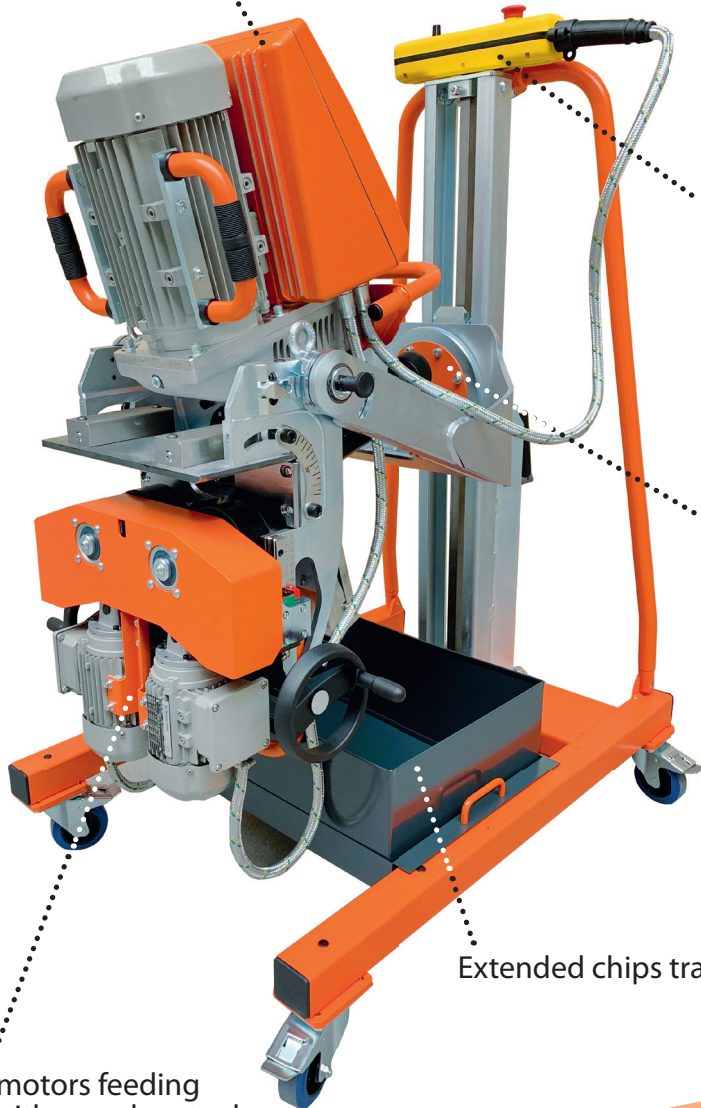

I AM THE BEVELER U Z50 TRIUMPH 2020. 01

COMPLETE NEW ALUMINIUM DURABLE ELECTROBOX
with special ribs for effective cooling

Remote control
equipped with two
magnetic holders

180° inversion allows
quick and easy creation
of double-sided bevels

Extended chips trash box

Double motors feeding
system with speed control

PRODUCER ADDRESS

N.KO spol. s r.o.
a Member of Richtr Group
producer of bevelling machines

Táborská 398/22
293 01 Mladá Boleslav
Czech Republic, European Union