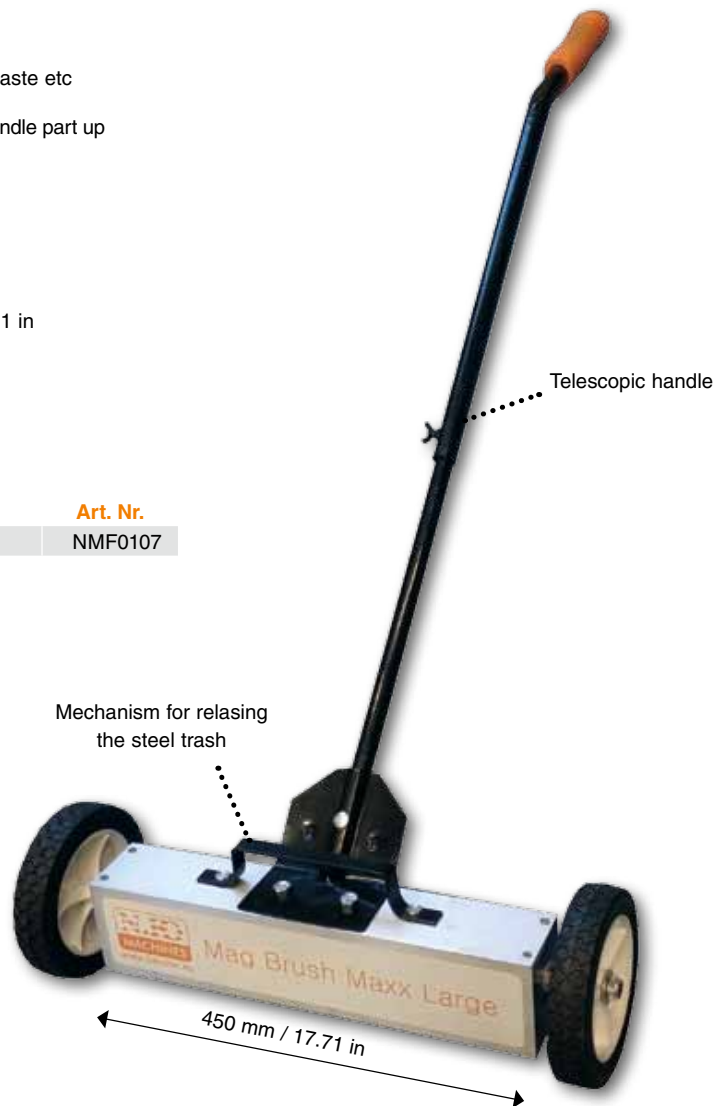

Mag Brush Maxx Large

- Magnetic sweeper
- Width of the collecting bar 17,7" / 450 mm
- Collects all magnetic materials, such as steel chips, metal waste etc
- Magnetic sweeper is equipped with wheels
- You can release collected material by the simple feed of the handle part up
- Telescopic pole for comfortable use
- Packed in a paper box

Technical data:

Lenght of a magnetic bar 450 mm / 17.71 in
 Adjustable telescopic handle 920 -1250 mm / 36.22 - 49.21 in
 Weight 5,5 kg / 12 lb

Name:

Magnetic sweeper Mag Brush Maxx Large

Art. Nr.

NMF0107

Mag Brush

- Collects all magnetic materials, such as steel chips, metal waste etc
- Release collected material by the simple feed of the handle part up
- Packed in a paper box

Technical data:

Lenght of a magnetic bar 180 mm / 7.1 in

Name:

Mag Brush

Art. Nr.

18654